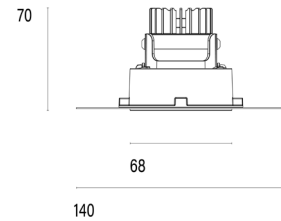

### Model

<b>Name</b>	Mono 060 Trimless Type 3
<b>Finish</b>	Structured White
<b>Area</b>	Indoor

### System

<b>Power (Luminaire)</b>	6.8W
<b>Power (System)</b>	8W
<b>Voltage</b>	240V-AC
<b>Optics</b>	Rotationally Symmetrical Direct 40°
<b>Colour Temperature</b>	2700°K
<b>Luminous Flux</b>	626lm
<b>TM30</b>	Rf95 Rg103
<b>CRI</b>	Ra98
<b>Lumen Maintenance</b>	L90 B10 50000hrs
<b>Chromacity</b>	<3 McAdam Step Ellipse
<b>Articulation</b>	Fixed
<b>Cut-Out</b>	Round 85mm x 100mm Depth
<b>Ingress Protection</b>	IP44
<b>Control Device</b>	Remote Phase DIM (Included)
<b>Class</b>	III